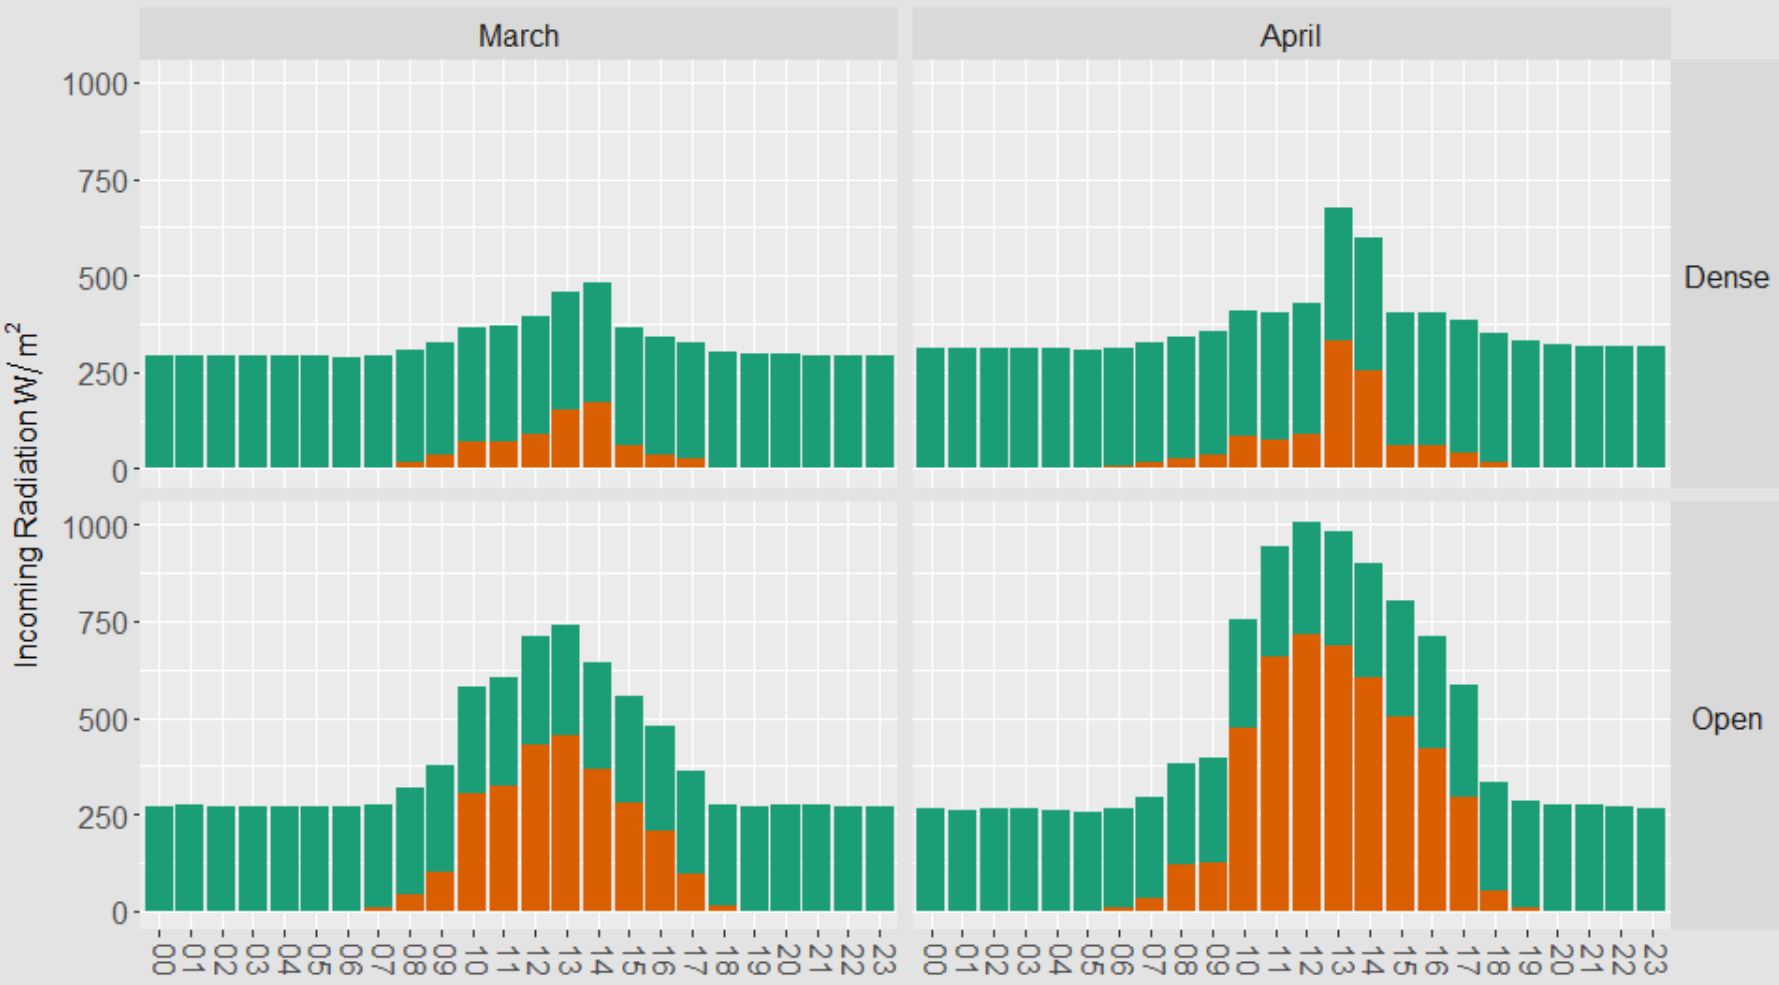

longwave shortwave

**Maggi Kraft**  
**Boise State University**